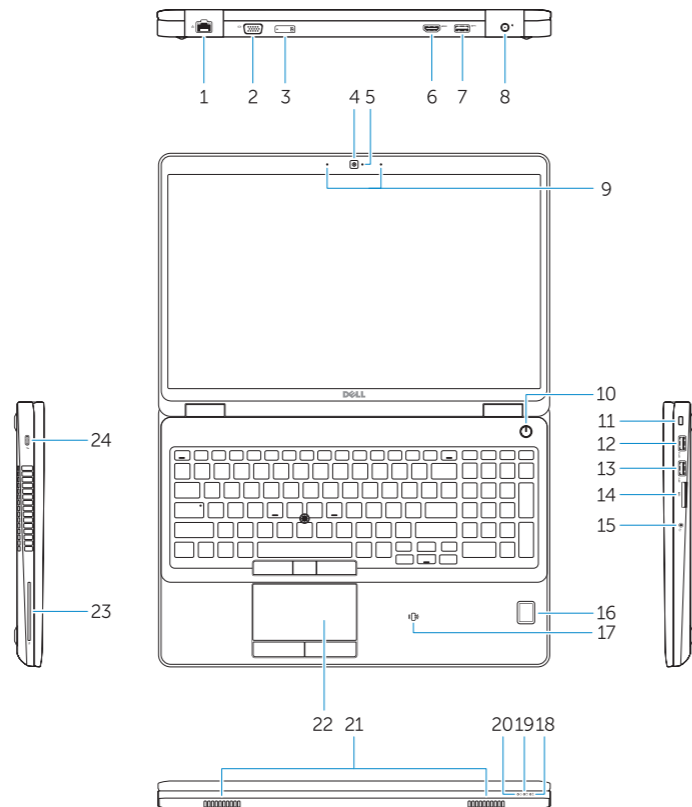

Latitude 15-E5570

Features

Fitur | Funciones | Tính năng | الميزات

1. Network connector
2. VGA connector
3. SIM-card slot (optional)
4. Camera
5. Camera-status light
6. HDMI connector
7. USB 3.0 connector
8. Power connector
9. Dual Array microphones
10. Power button
11. Security-cable slot
12. USB 3.0 connector with PowerShare
13. USB 3.0 connector
14. SD memory-card reader
15. Headset connector
16. Fingerprint reader (optional)
17. Contactless smart card reader (optional)
18. Battery-status light
19. Hard-drive activity light
20. Power-status light
21. Speakers
22. Touchpad
23. Smart-Card Reader (optional)
24. Thunderbolt 3 connector (optional)
25. Dock connector
26. Service-tag label